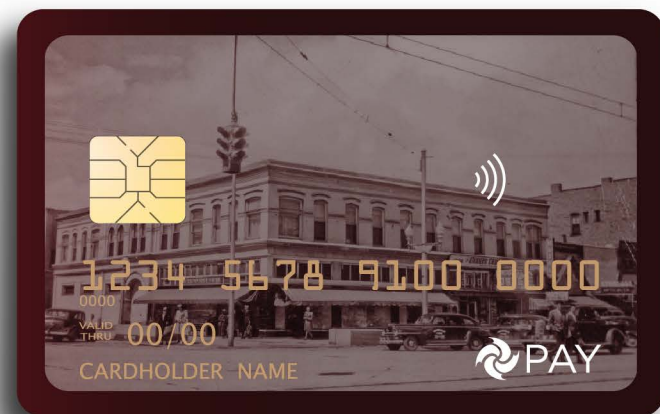

CLASSIC

GOLD
GUILDED EDGE